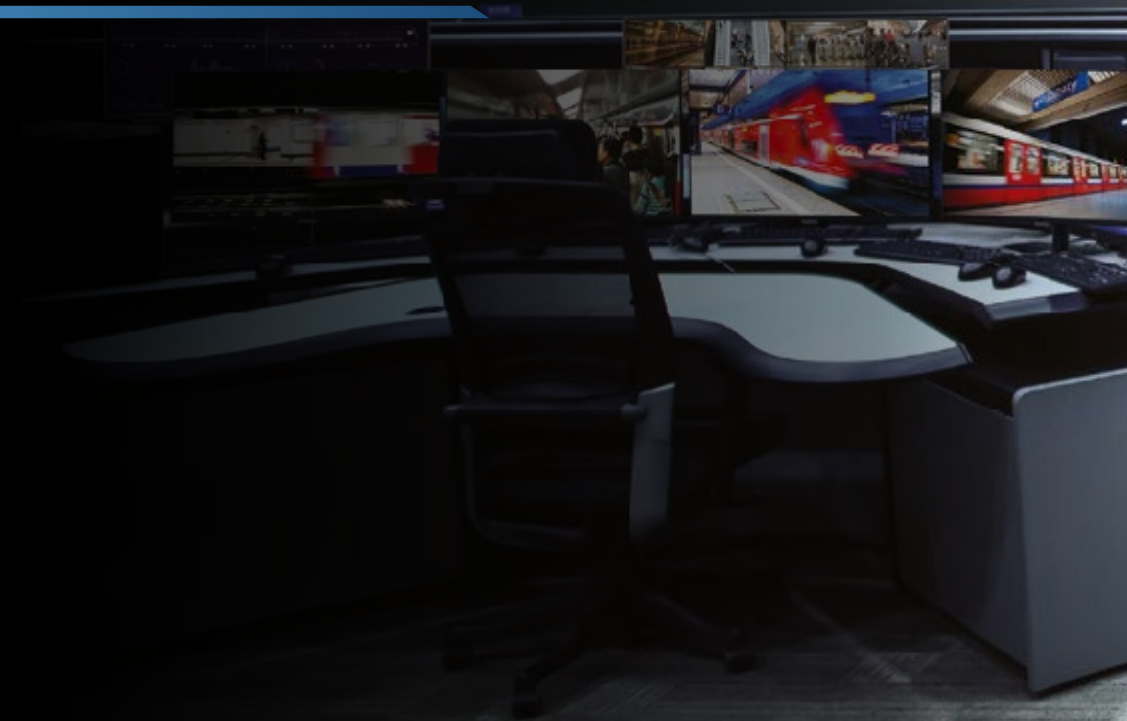

Samsung LED Solutions for Control Rooms

Sam Wiesendanger

Senior Manager PreSales Engineer

Samsung Electronics Switzerland GmbH
Giesshübelstrasse 30
8045 Zürich