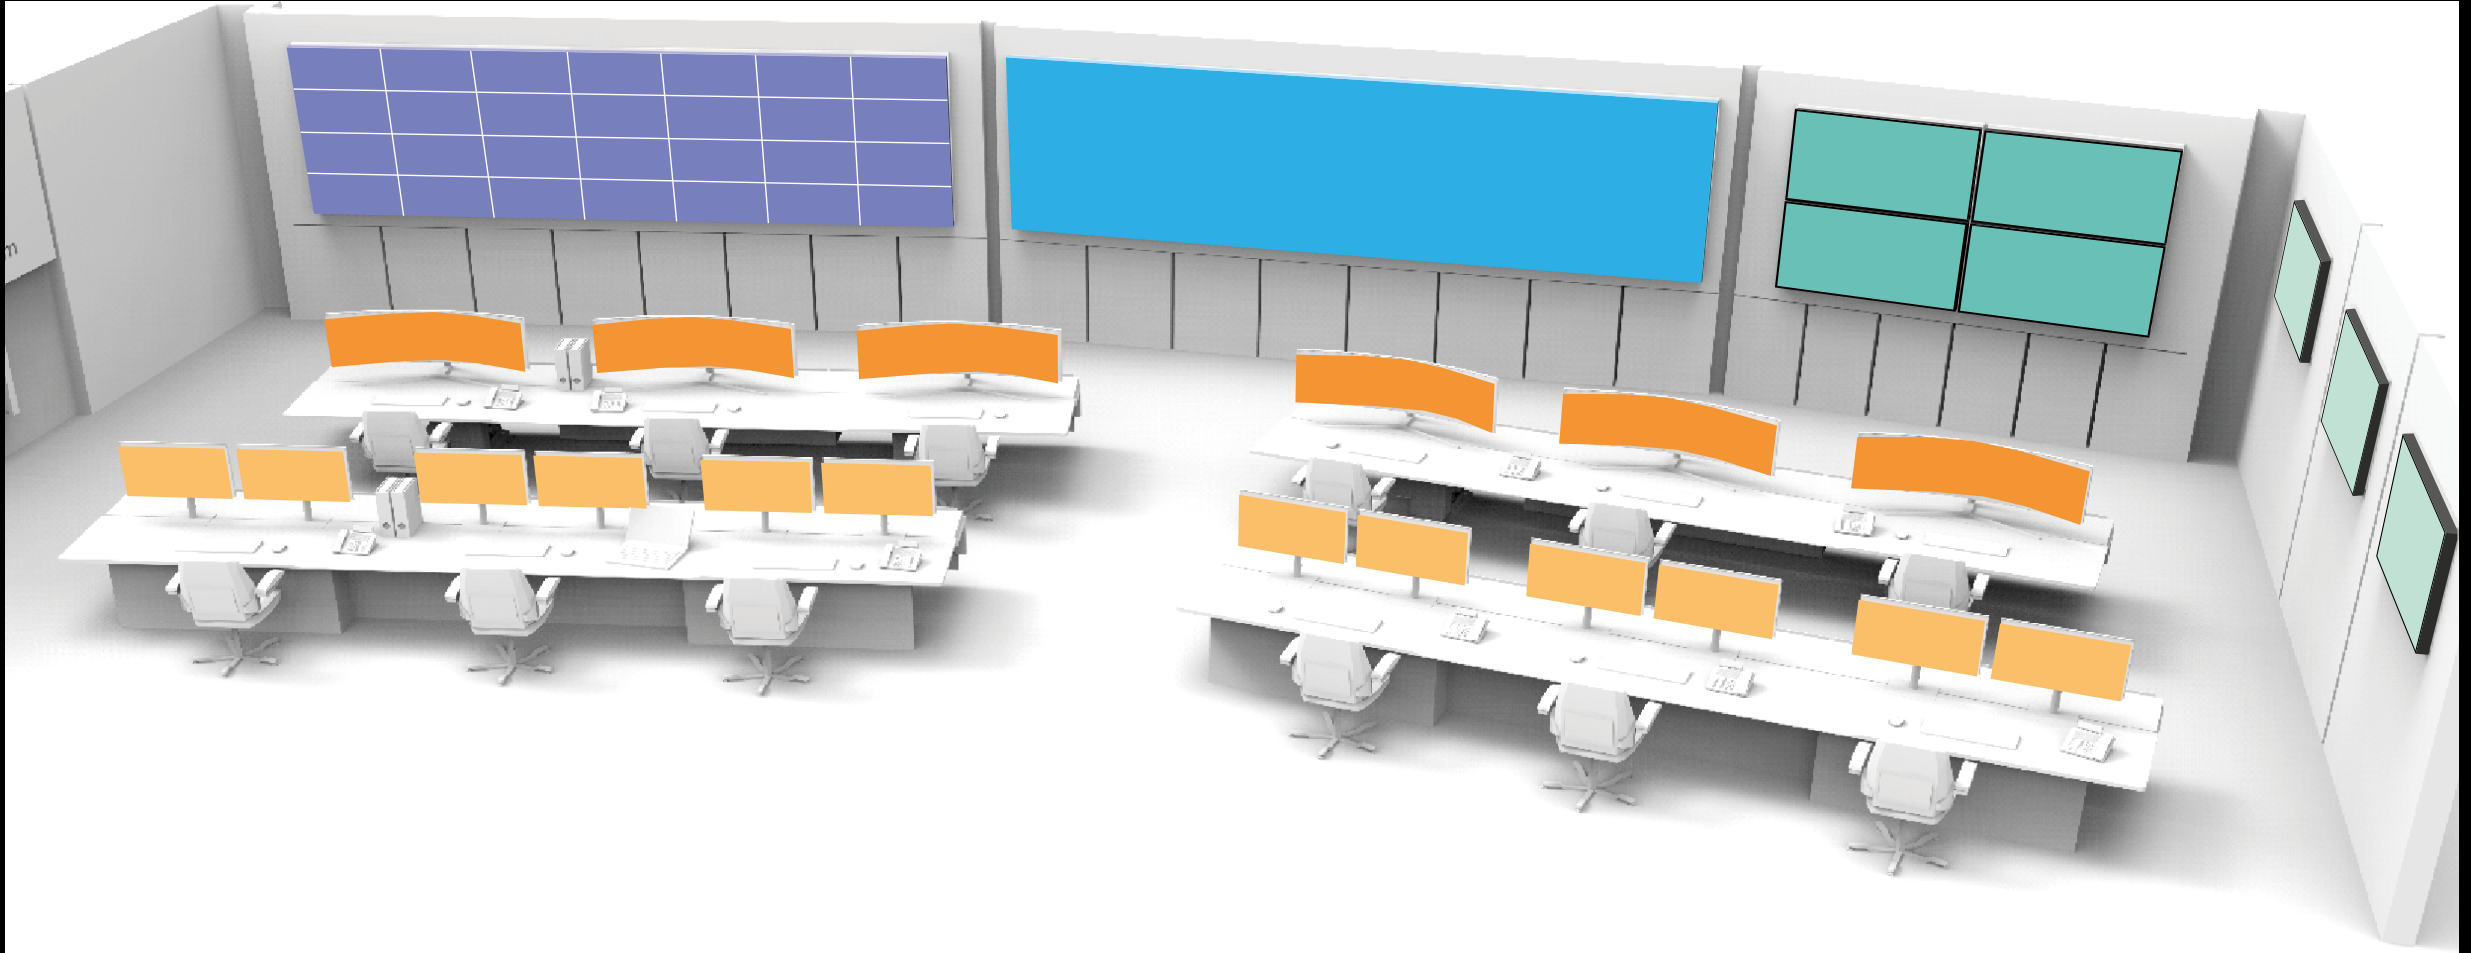

We can offer more

SAMSUNG